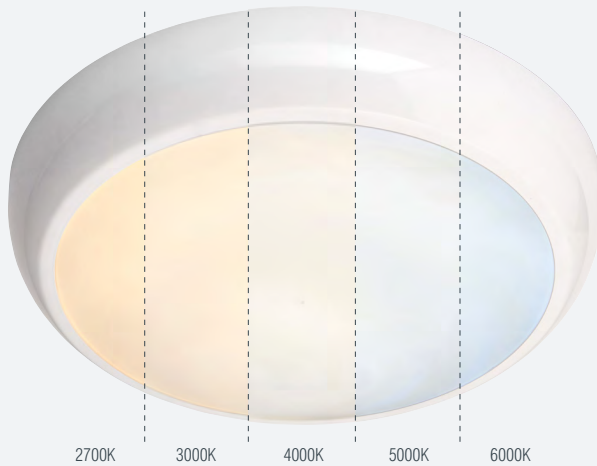

80
CRI

6
SDCM

IK10
RATED

UP TO
1800
LUMENS

120
LM/W

- Gloss white & opal polycarbonate finish
- Comes complete with white plain bezel
- 8W/12W/15W LED module (SMD) CCT
- 960/1440/1800 Lumens
- 5CCT & 3 wattage selectable
- 114753: On/off & corridor functions
- 2700/3000/4000/5000/6000K

Conduit knockout entry

Wattage/CCT switch

Code	Description	Colour	LM	LM/W	Dimensions
113960	NEW Saxby HeroULTRA Standard	Matt white	1800	120	Proj: 66mm Dia: 305mm
113961	NEW Saxby HeroULTRA Microwave	Matt white	1800	120	Proj: 66mm Dia: 305mm
113962	NEW Saxby HeroULTRA Emergency	Matt white	1800	120	Proj: 66mm Dia: 305mm
113963	NEW Saxby HeroULTRA Microwave Emergency	Matt white	1800	120	Proj: 66mm Dia: 305mm
113964	NEW Saxby HeroULTRA Emergency 2-in-1 Kit	Matt white	-	-	-
113965	NEW Saxby HeroULTRA Plain bezel	Chrome	-	-	H: 48mm Dia: 316mm
113966	NEW Saxby HeroULTRA Plain bezel	Black	-	-	H: 48mm Dia: 316mm
113967	NEW Saxby HeroULTRA Eyelid bezel	White	-	-	H: 64mm Dia: 316mm
113968	NEW Saxby HeroULTRA Eyelid bezel	Black	-	-	H: 64mm Dia: 316mm
114753	NEW Saxby Bulkhead 2-in-1 sensor	-	-	-	-